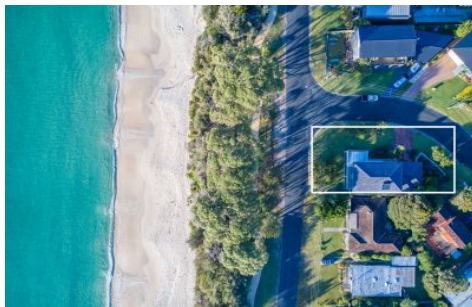

## 80 Plantation Point Parade Vincentia NSW

5 3 4

This stunning oversized five bedroom family beach home, with breathtaking views from every room of its easterly aspect, is positioned on the exclusive front row of the pristine white sands of Nelsons Beach.

The property's prime elevated position encompasses an outlook from Point Perpendicular to the HMAS Creswell Naval College - drawing you into an easy beach lifestyle synonymous with this outstanding region.

Set on a corner block with splendid lawns and native shrubs, it is adjacent to the popular White Sands Walk to Hyams Beach (4km) and the recently upgraded bicycle/walking path along spectacular beaches towards Vincentia and Huskisson.